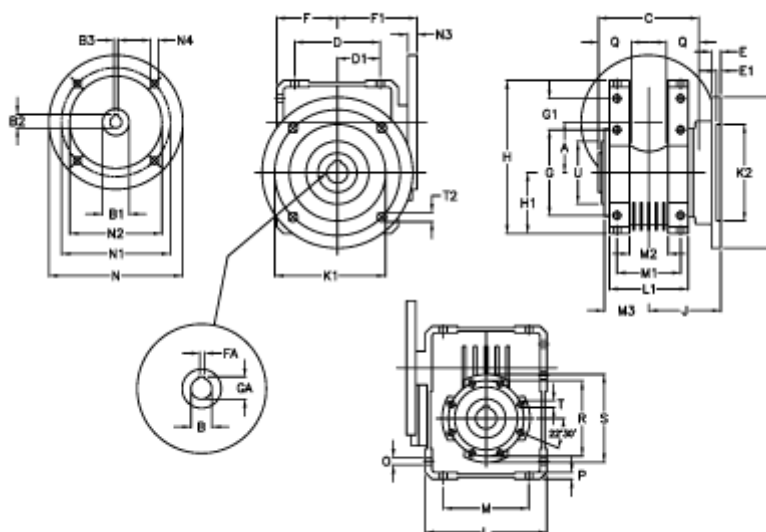

Article number: 392211002054616

Description: Worm Gear with Torque Limiter
W110 L1-UFC-20-P112 B14

Measures

| | | | | | |
|------------|-----------|------------|-----------|------------|---------|
| A = 110.10 | E = 20 | H = 308.0 | M = 184 | N4 = 9 | U = 130 |
| B = 42 | E1 = 12 | H1 = 125.0 | M1 = 115 | O = 14.0 | |
| B1 E7 = 28 | F = 125 | J = 131.5 | M2 = 69 | P = 14 | |
| B2 = 31.3 | F1 = 151 | K = 280 | M3 = 73.0 | Q = 45 | |
| B3 H9 = 8 | FA = 12 | K1 = 230 | N = 160 | R = 165 | |
| C = 155 | G = 184 | K2 = 170 | N1 = 130 | S = 200 | |
| D = 174.0 | G1 = 58.0 | L = 250 | N2 = 110 | T = M12x19 | |
| D1 = 82.0 | GA = 45.3 | L1 = 143 | N3 = 13.0 | T2 = 13.0 | |